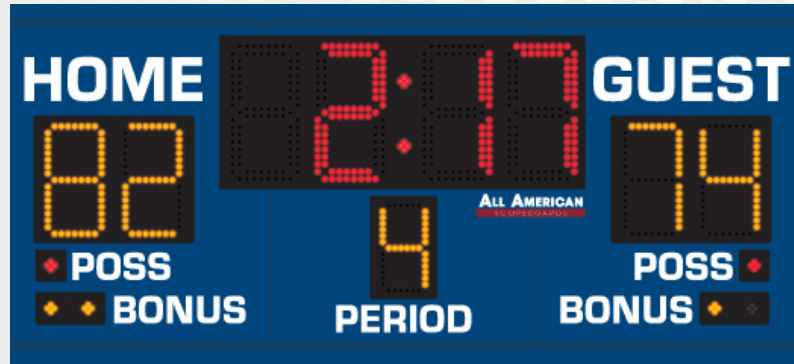

PRODUCT SPECIFICATIONS
BASKETBALL SCOREBOARD

ALL AMERICAN
SCOREBOARDS ®

STANDARD COLORS (CUSTOM COLORS AVAILABLE)

OVERALL DIMENSION	2'6" High x 6' Wide x 5" Depth. Additional 1.5" mounting flange on top and bottom. Style available in other sizes.
CONSTRUCTION	Fabricated 20 and 22 GA Powder Coated Galvanneal.
INFORMATION	Game Time (12" Red), Home & Guest Scores up to 99 (10" Amber), Period (8" Amber), Possession Indicators (1" Red), Bonus Indicators (1" Amber)
CAPTIONS	Scores (4"), Poss, Bonus, Period (2.5")
HORN	Included 100dB internal horn. 110 dB external trumpet horn available, recommended to be wired at time of manufacture.
ELECTRONICS / DIGITS	100% solid state, microprocessor controlled system with locking connectors. Ultra bright, exposed Red and Amber LED digits.
SERVICING	Sign will be serviceable by removing the home score digit pan to access components.
COMMUNICATION	Radio communication is standard using a 2.4 GHz Frequency hopping spread spectrum transceiver. Hardwire optional on scoreboard, recommended to be installed at time of manufacture.
POWER REQUIREMENTS	120VAC, 1.3 Amp. Includes 6' power cable exiting the top left of the cabinet with standard grounded 3 prong connector. 20 Amp circuit recommended.
INSTALLATION	May be mounted to nearly any wall surface, no hardware supplied. Intended for dry locations.
ESTIMATED WEIGHT	73 lbs.
WARRANTY	Five year guarantee against defects in materials and workmanship. Factory repair service for parts in warranty. Union Label. UL Certified.
ADDITIONAL OPTIONS MODEL NUMBER + ()	Time Outs Left (TOL), Protective Lens Kit (PLK + Model Number). White, Green, Amber digits available (Red and Amber as shown is standard).
AVAILABLE CONTROL CONSOLE (SOLD SEPARATELY)	MSC9000 (Multi-sport Desktop Console) Extruded Aluminum, high impact low profile microprocessor control console. 5" high x 10.25" wide x 9" deep. Weight: 4.3 lbs. Radio (1600 ft) is standard, simultaneous hardwire option included. Internal rechargeable battery. Switch between multiple sports by removing and replacing the slip sheet. HRBK9000 (Handheld Basketball Remote) 6.5" high x 3" wide x 1" deep. Radio (500 ft) is standard. Internal rechargeable battery.