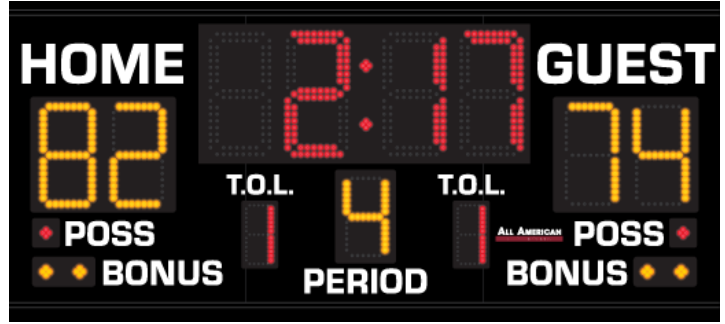

PRODUCT SPECIFICATIONS
BK9061 OPTIONS

BK9061TOL

6" Time Outs Left (TOL) red digits added.